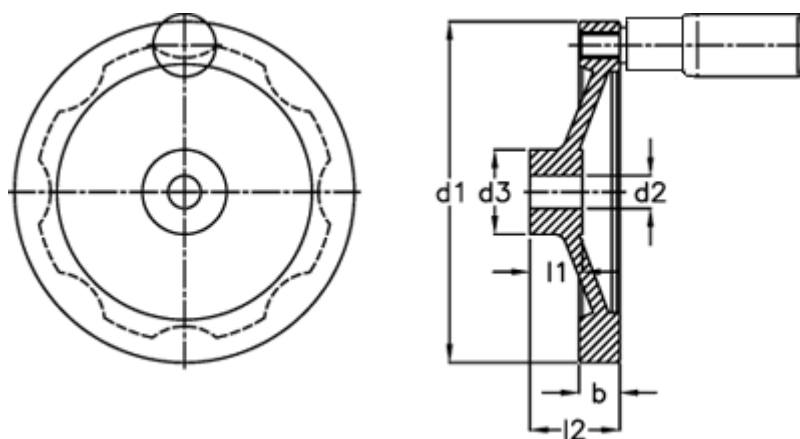

Data Sheet

Article number: 20379316

Description: E+G Handwheel
GN 323-160-K16-R

Measures

b = 18.0

d1 = 160

d2 H7 = 16

d3 = 36

Handle = 24

l1 = 20

l2 = 39